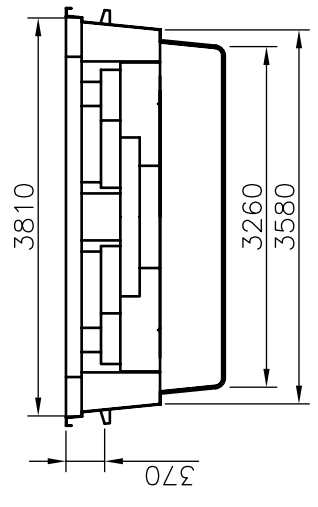

SR 90

B-B

A-A

C-C

STARLINE
MONOBLOCK

SCHAAL 1:50 01-D1265-00 (1/1)