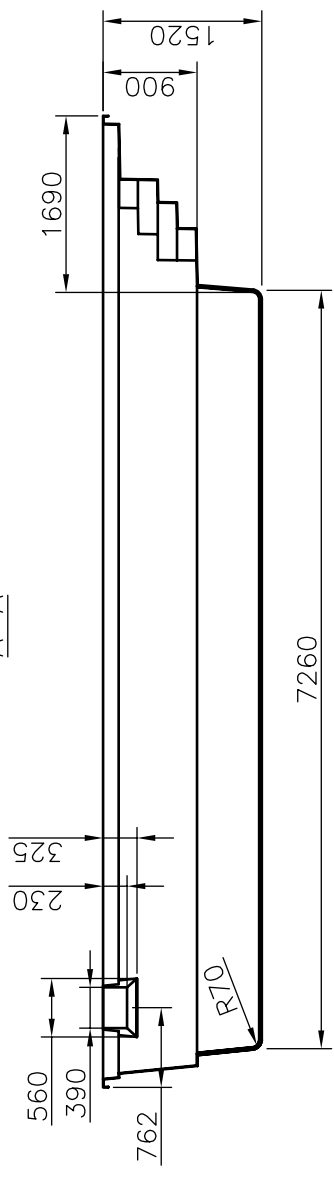

SR 90

B-B

A-A

C-C

STARLINE
MONOBLOCK

SCHAAL 1:50 01-D1265-00 (1/1)