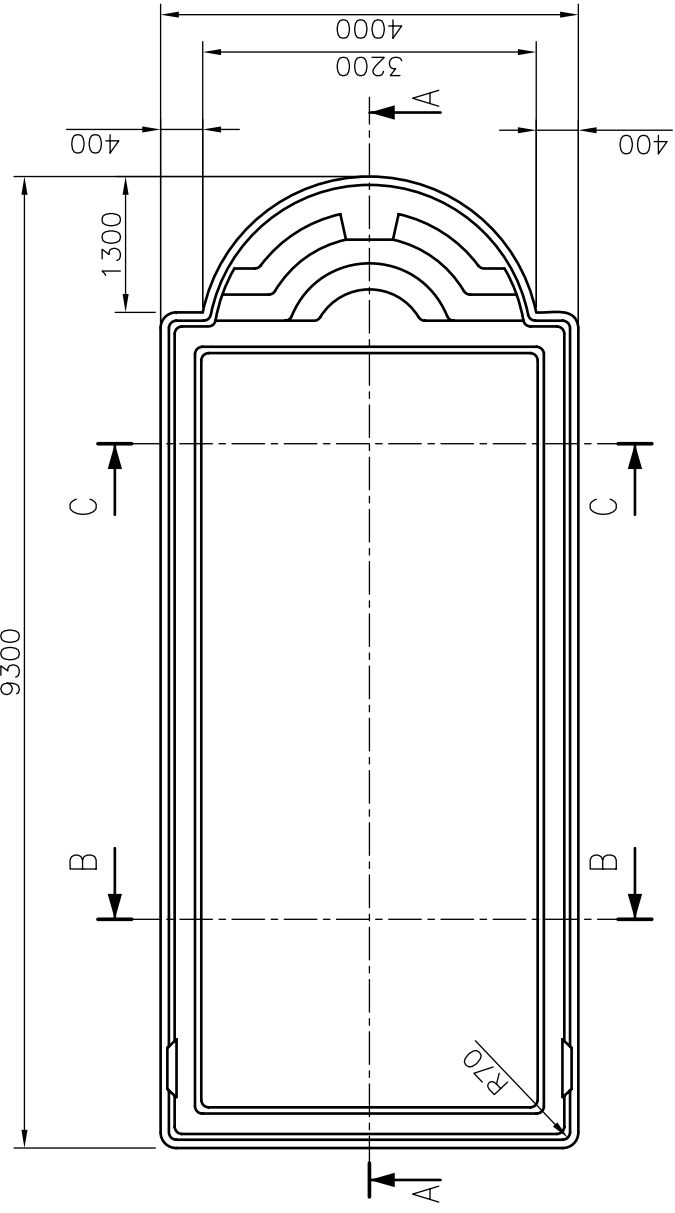

SR 90

B-B

A-A

C-C

STARLINE
MONOBLOCK

SCHAAL 1:50 01-D1265-00 (1/1)